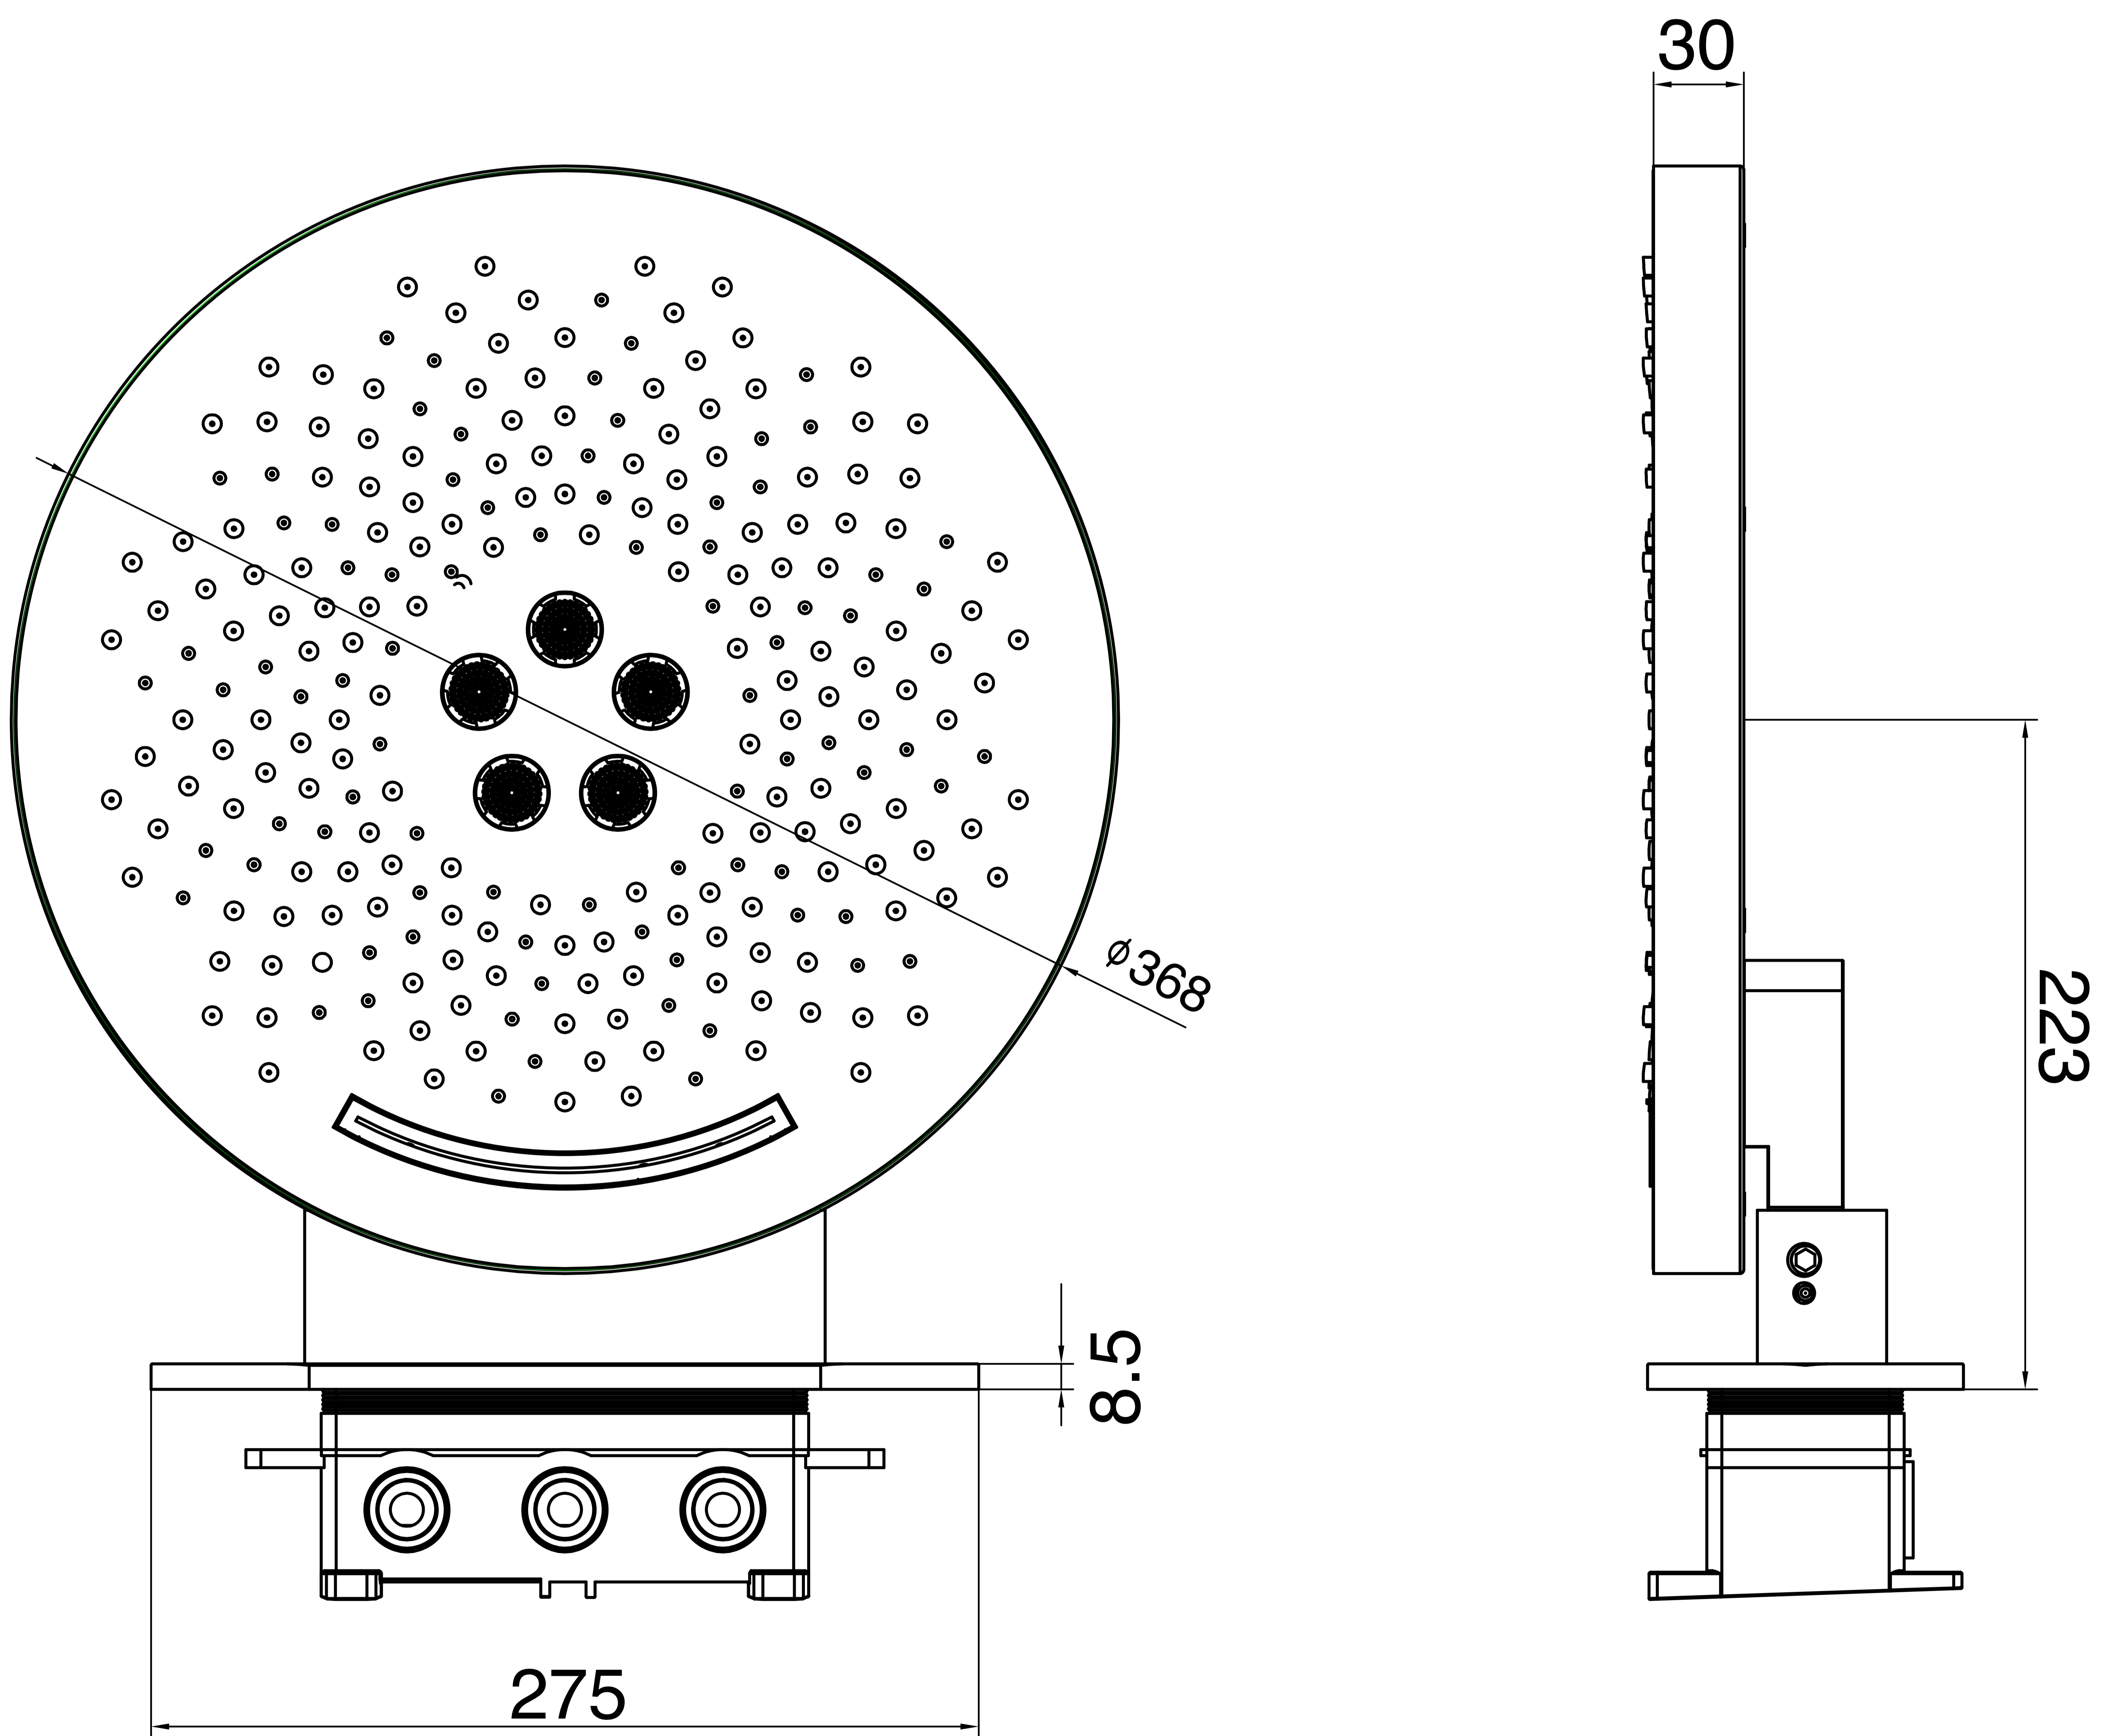

3 Function Wall Mounted Shower

Product Code : 5134

Technical Drawing

All dimension are in **mm**